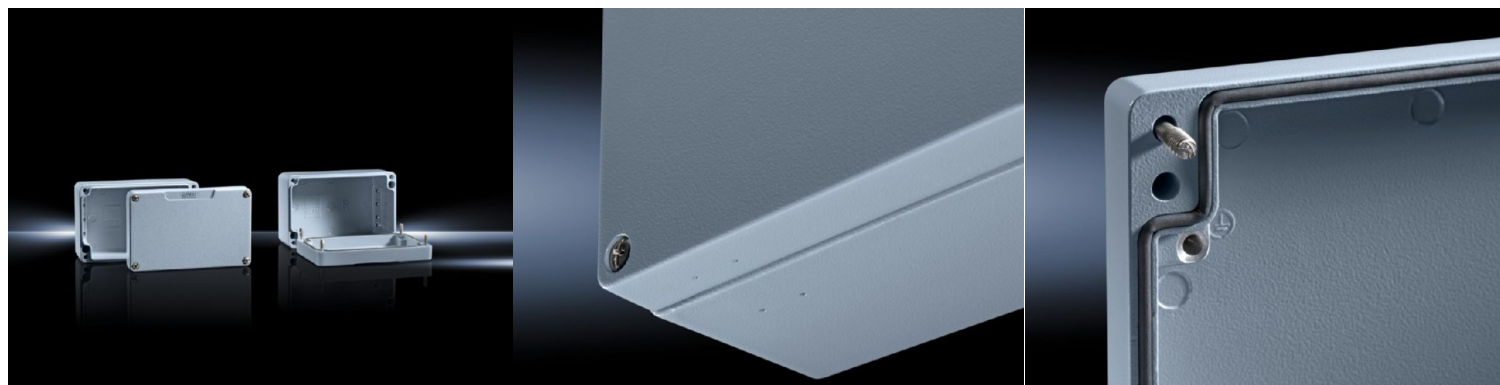

## Product description

|  |  |
|--|--|
| <b>Material:</b>                                 | Enclosure: Cast aluminium<br>Cover: Cast aluminium, all-round CR cellular rubber cord seal   |
| <b>Surface finish:</b>                           | Textured paint   |
| <b>Colour:</b>                                   | RAL 7001   |
| <b>Protection category<br/>IP to IEC 60 529:</b> | IP 66  |
| <b>Protection category<br/>NEMA:</b>             | NEMA 4   |
| <b>IK Code:</b>                                  | IK08   |
| <b>Supply includes:</b>                          | Enclosure with cover<br>Cover screws, captive<br>Screws for attaching support rails<br>Screw for connection of the PE conductor  |
| <b>Product modification:</b>                     | From September 2016, GA housings are delivered in an optimised design<br>Your benefit: The KL wall brackets (1590000 and 1594000) may be used for wall-mounting the GA enclosures<br>The enclosures have a Rittal logo on the lid and carry the CE label |
| <b>Basic material:</b>                           | Cast aluminium   |

## Product features

|                    |                                 |
|--------------------|---------------------------------|
| <b>Dimensions:</b> | Width: 122 mm<br>Height: 120 mm |
|--------------------|---------------------------------|